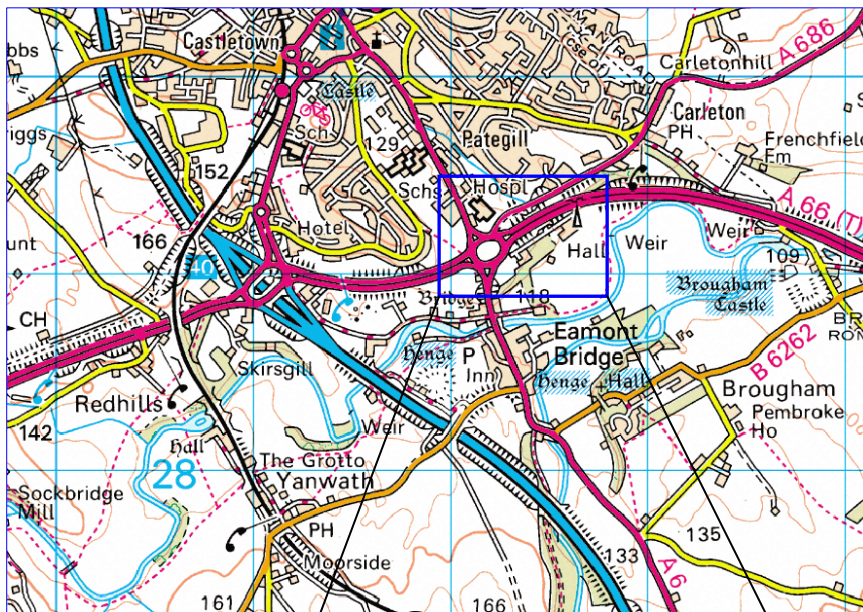

Cumbria Police Authority
Carleton Hall
Penrith
Cumbria
CA10 2AU
01768 217734

Leave the M6 at Junction 40

Follow the A66 East (marked Scotch Corner) to the next roundabout (junction with A6)

Take exit marked A686 Alston

After 200m turn right and go through underpass under A66

Car parking can be found as indicated, and also at the front of the building.

Please report to Reception in the foyer of the main building

Reception