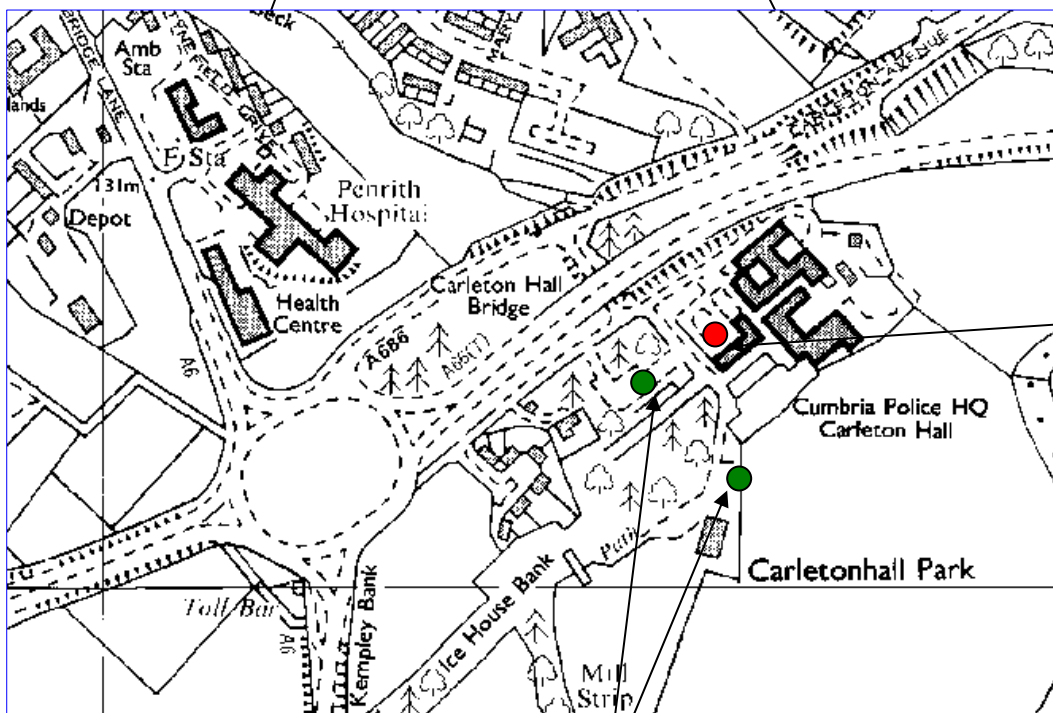

Cumbria Police Authority
Carleton Hall
Penrith
Cumbria
CA10 2AU
01768 217734

Leave the M6 at Junction 40

Follow the A66 East (marked Scotch Corner) to the next roundabout (junction with A6)

Take exit marked A686 Alston

After 200m turn right and go through underpass under A66

Car parking can be found as indicated, and also at the front of the building.

Please report to Reception in the foyer of the main building

Reception

Car Parking